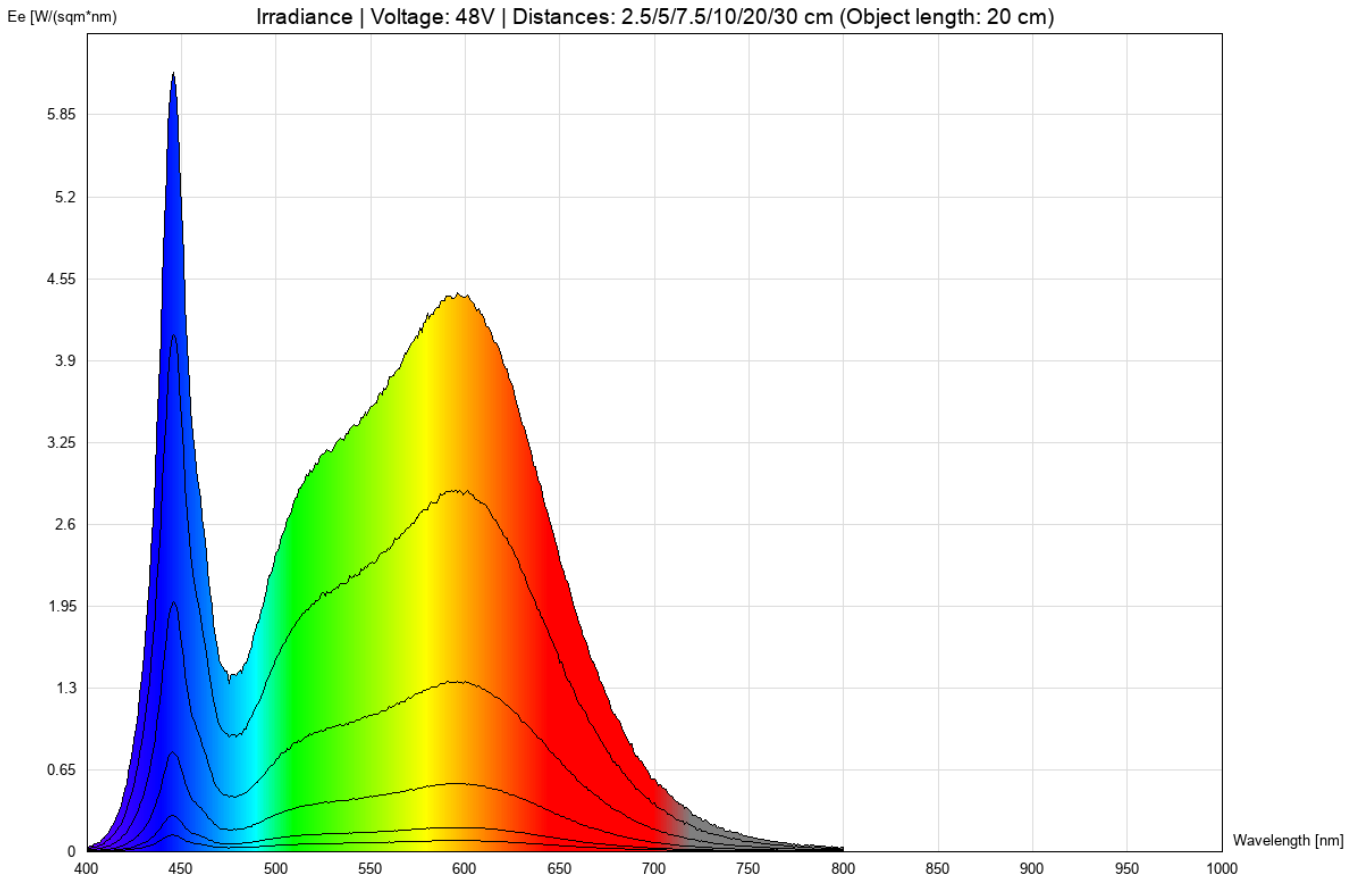

Test results

irradiance - full-spectrum (48V)