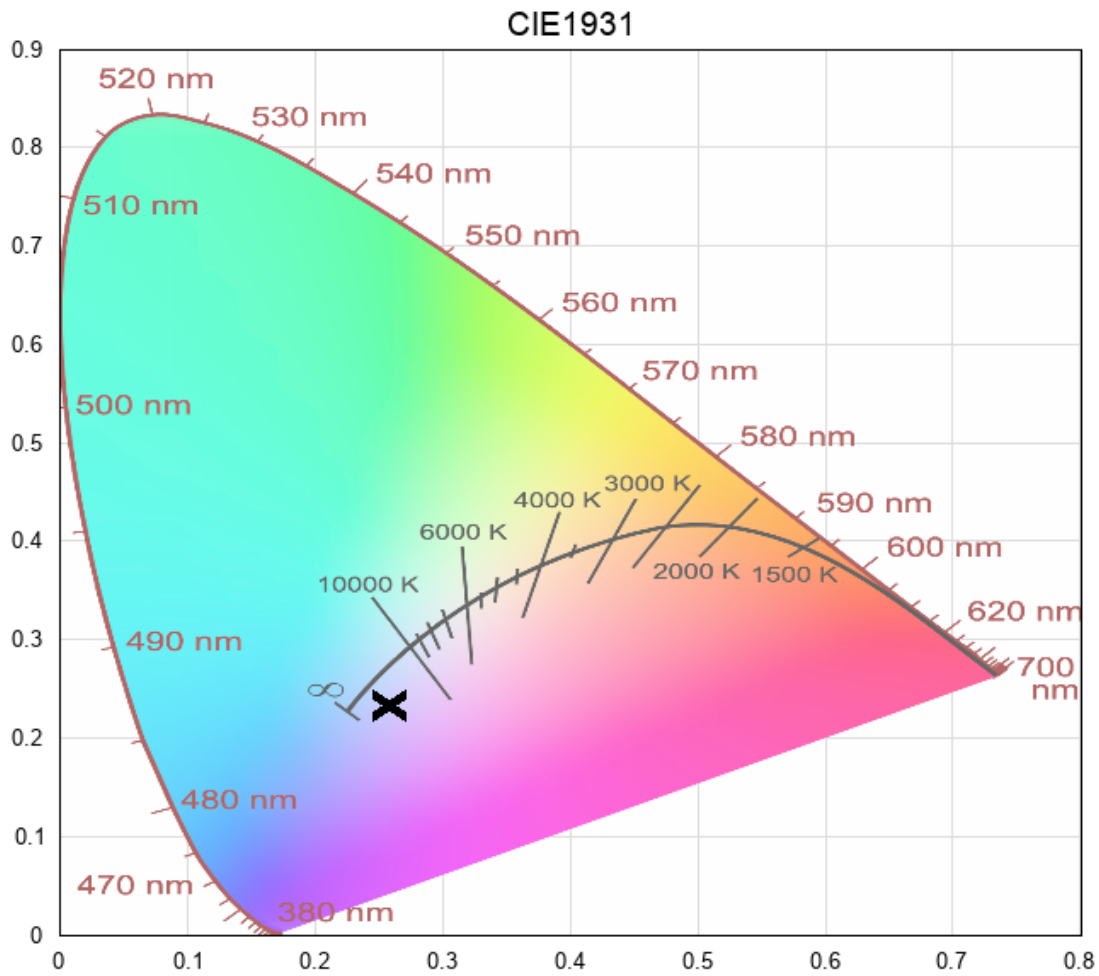

Datasheet

Zirqle LED Engine UV-A 365nm Protected (24 Volt, 108 LEDs, 2835, IP64)

LE-24-365-108X2835PZQ

Version: 2025-02-05.2

Technical specifications

General

Brand	Zirqle
Application	Curing & Aging Machine Vision UV Inspection
LED type	2835
PCB color	White
Material	Aluminum
Dimensions	200 × 20 × 2 mm
Mounting	3M tape VHB4905
LEDs per piece	108.00

Measurement results

Peak irradiance (Object size: 1 piece)

	24V
2.5cm	49.5616 W/sqm
5cm	19.4167 W/sqm
7.5cm	11.8687 W/sqm
10cm	7.59284 W/sqm
20cm	2.32744 W/sqm
30cm	1.08547 W/sqm

Total irradiance (Object size: 1 piece)

	24V
2.5cm	634.8 W/sqm
5cm	274.7 W/sqm
7.5cm	162.9 W/sqm
10cm	102.2 W/sqm
20cm	31.66 W/sqm
30cm	14.81 W/sqm

Electronics

Working voltage	24V
Current per piece	1.25 A / piece
Power consumption per piece	30.00 W / piece
PCB material	Aluminium

Directives RoHS
CE

Safety standards EN60598-1
EN62031
IEC62471

Measurement results

irradiance - 315-405-uv-a (24V)

cie1931

While LuxaLight has made every reasonable effort to ensure the accuracy of the information in this brochure, LuxaLight does not guarantee that it is error - free, nor does LuxaLight make any other representation, warranty or guarantee that the information is accurate, correct, reliable or current. LuxaLight reserves the right to make any adjustments to the information contained herein at any time without notice. LuxaLight expressly disclaims all implied warranties regarding the information contained herein, including, but not limited to, any implied warranties of merchantability or fitness for a particular purpose. The dimensions in this catalogue are for reference purposes only and are subject to change without notice. Specifications are subject to change without notice. Consult LuxaLight for the latest dimensions and design specifications.