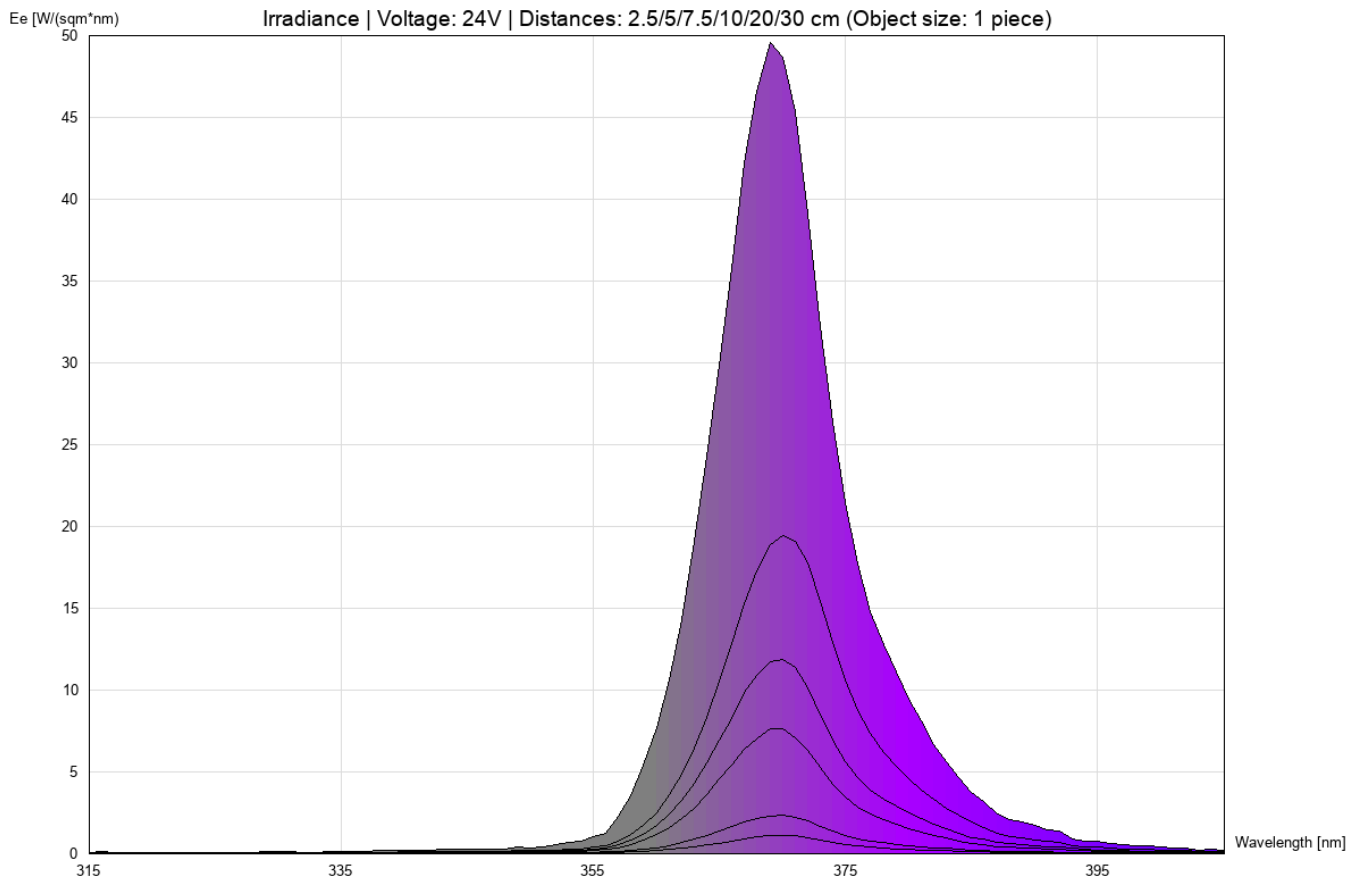

Measurement results

irradiance - 315-405-uv-a (24V)