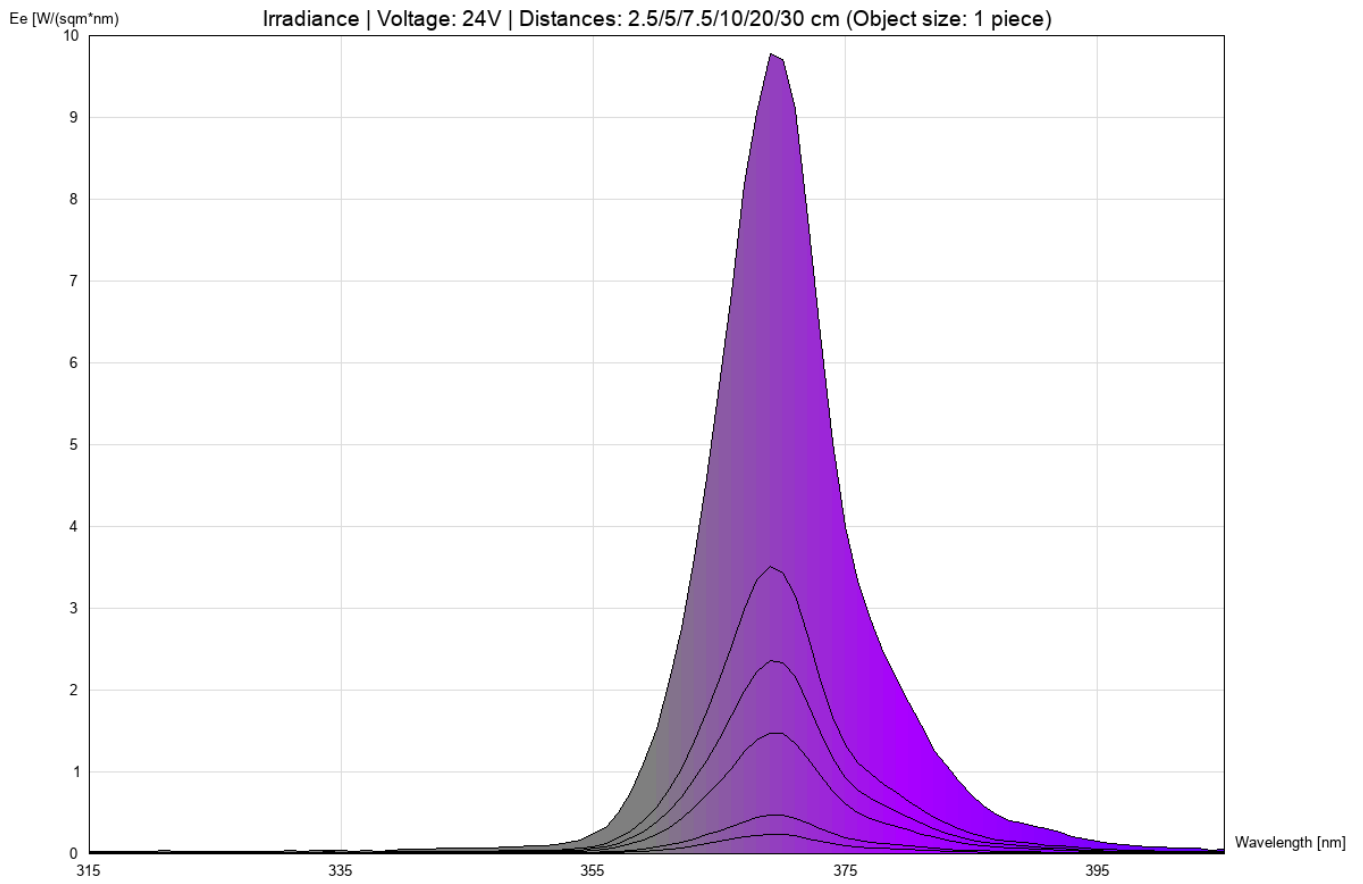

Measurement results

irradiance - 315-405-uv-a (24V)