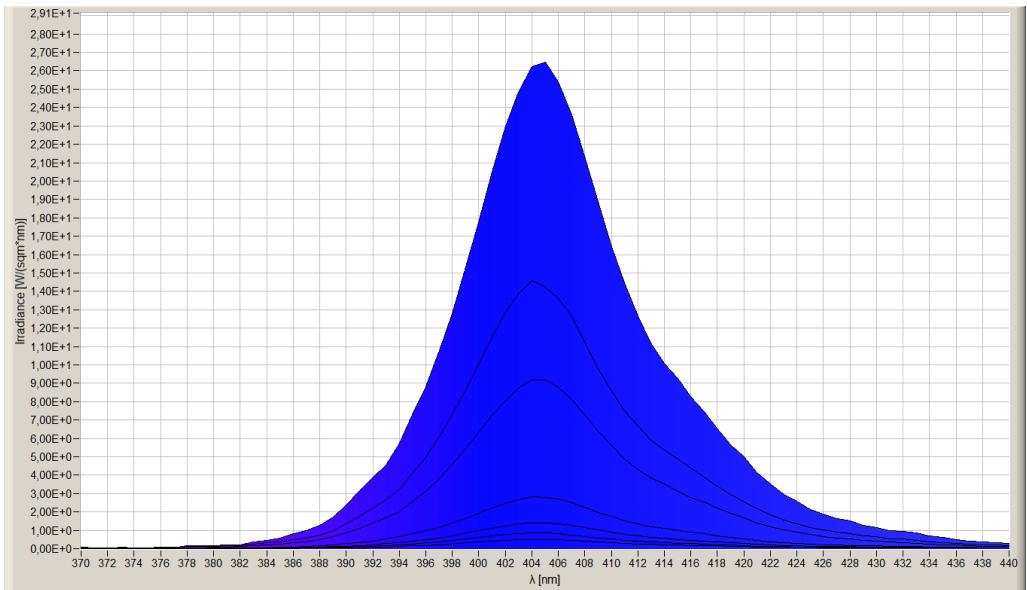

Measurement results

While LuxaLight has made every reasonable effort to ensure the accuracy of the information in this brochure, LuxaLight does not guarantee that it is error - free, nor does LuxaLight make any other representation, warranty or guarantee that the information is accurate, correct, reliable or current. LuxaLight reserves the right to make any adjustments to the information contained herein at any time without notice. LuxaLight expressly disclaims all implied warranties regarding the information contained herein, including, but not limited to, any implied warranties of merchantability or fitness for a particular purpose. The dimensions in this catalogue are for reference purposes only and are subject to change without notice. Specifications are subject to change without notice. Consult LuxaLight for the latest dimensions and design specifications.