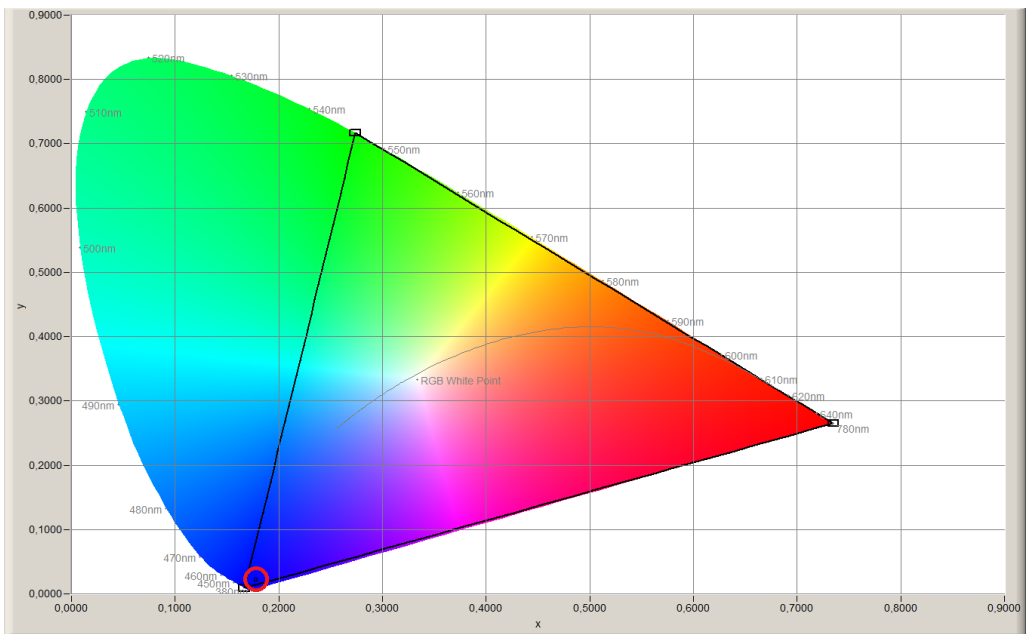

Measurement results

While LuxaLight has made every reasonable effort to ensure the accuracy of the information in this brochure, LuxaLight does not guarantee that it is error - free, nor does LuxaLight make any other representation, warranty or guarantee that the information is accurate, correct, reliable or current. LuxaLight reserves the right to make any adjustments to the information contained herein at any time without notice. LuxaLight expressly disclaims all implied warranties regarding the information contained herein, including, but not limited to, any implied warranties of merchantability or fitness for a particular purpose. The dimensions in this catalogue are for reference purposes only and are subject to change without notice. Specifications are subject to change without notice. Consult LuxaLight for the latest dimensions and design specifications.