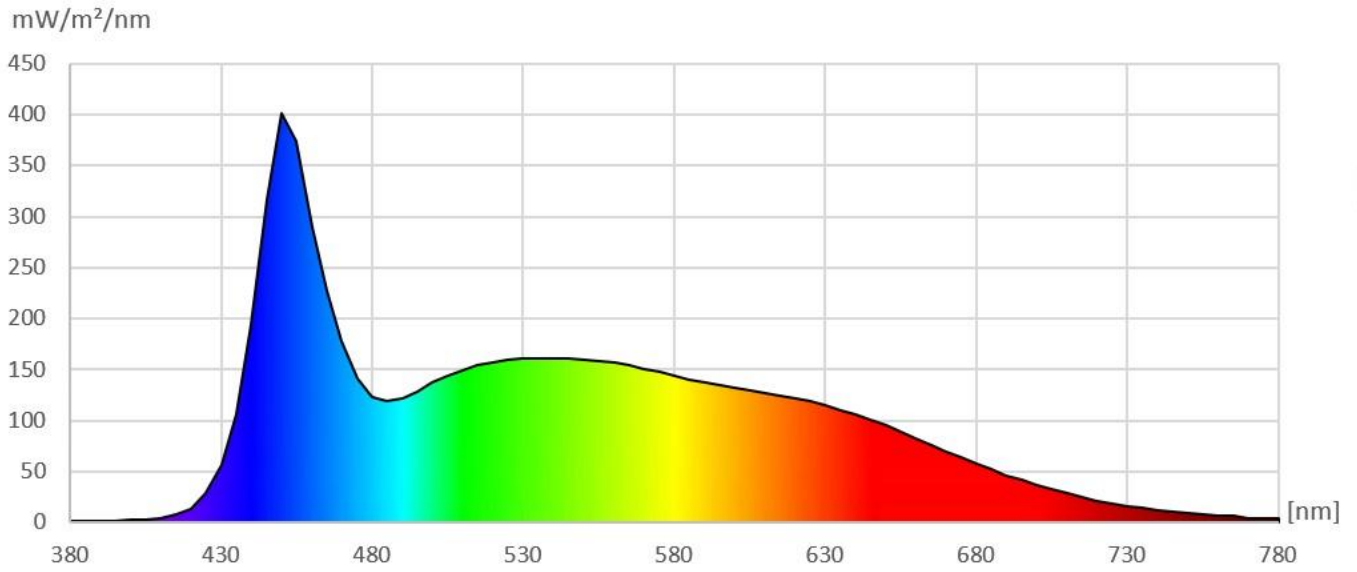

Measurement results