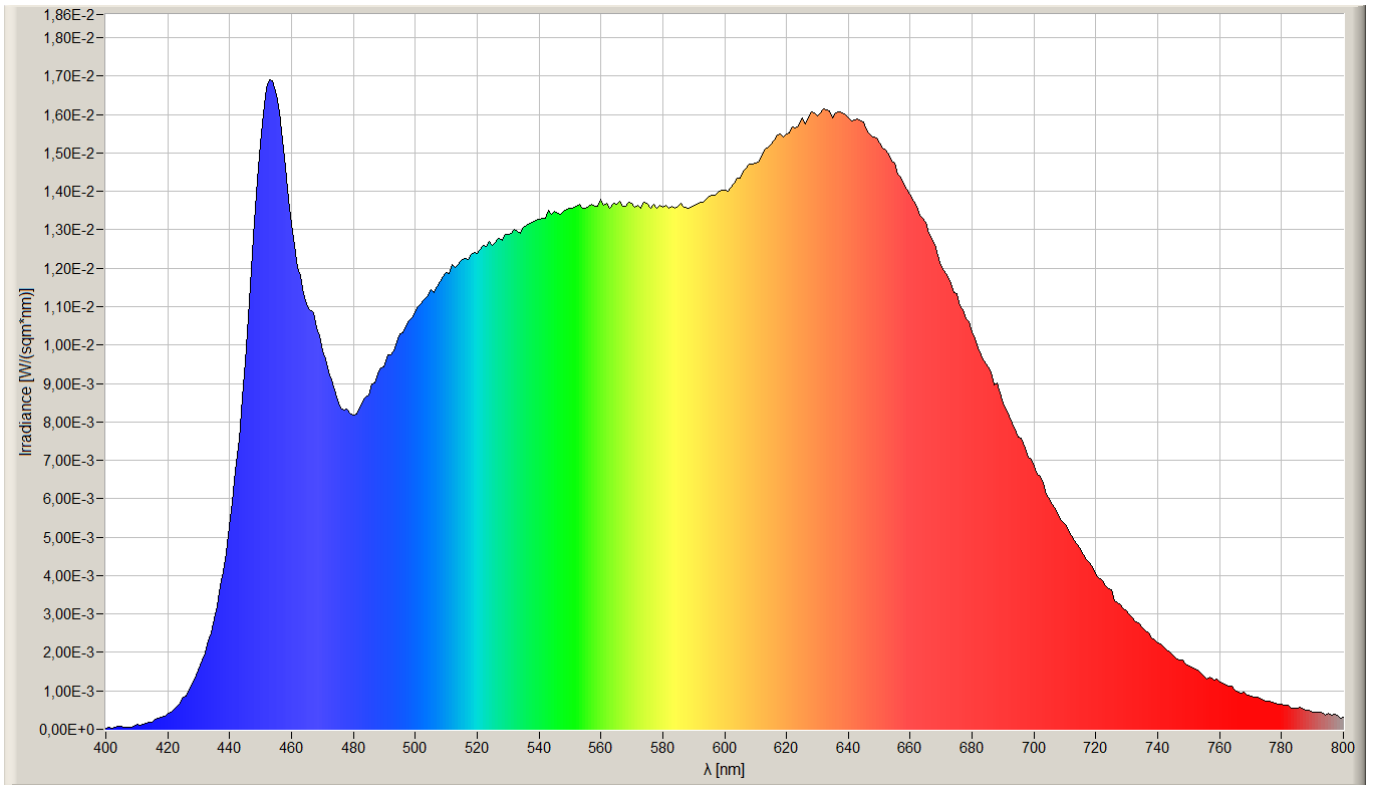

Measurement results

Wavelength