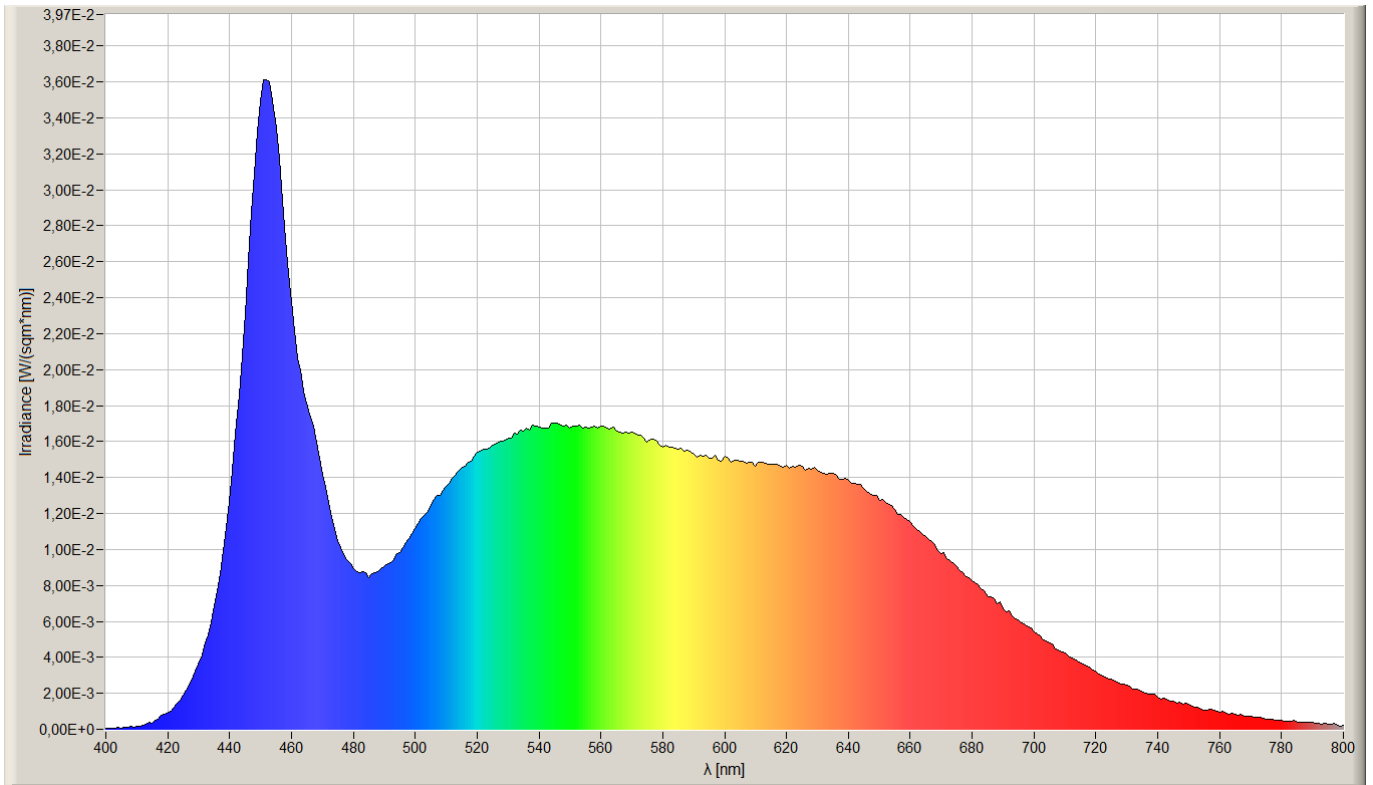

Measurement results

Wavelength