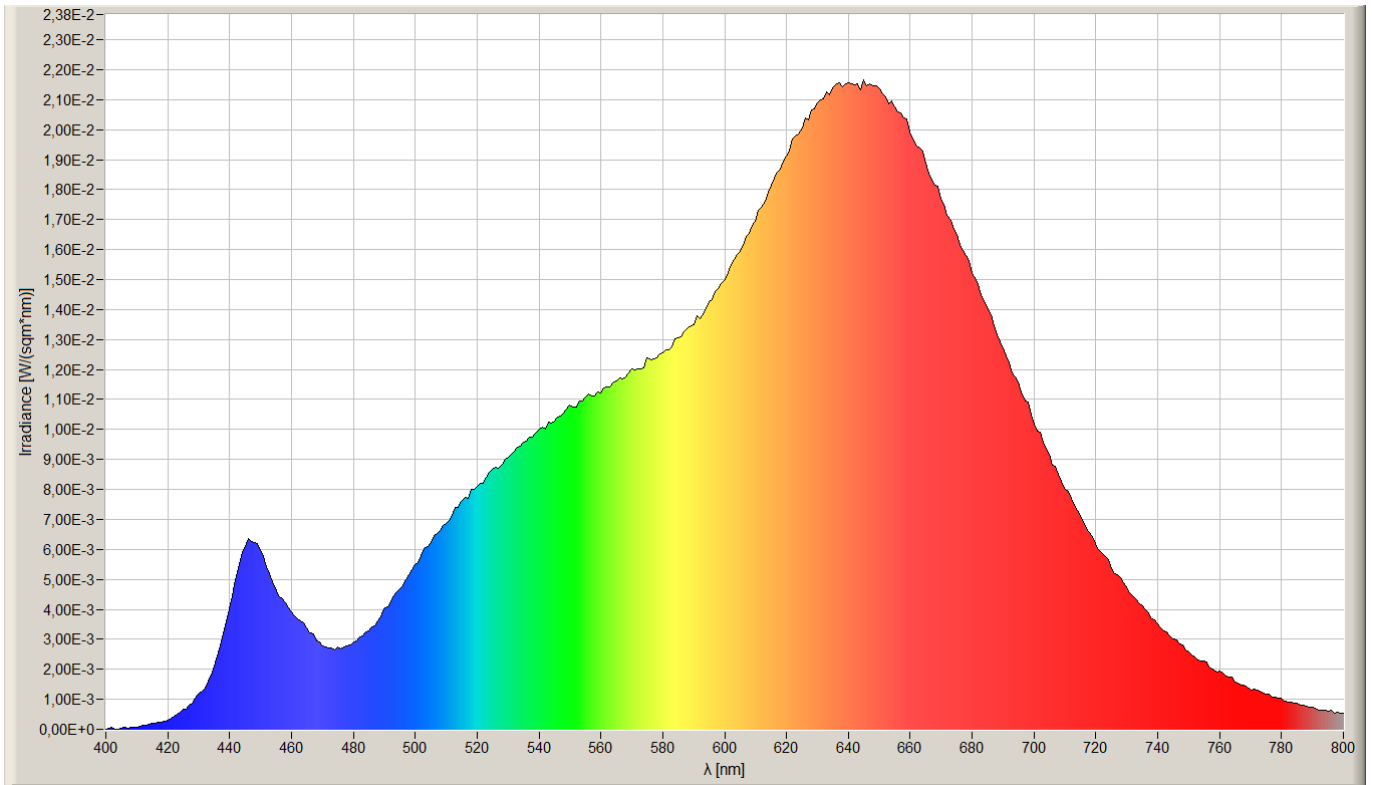

Measurement results

Wavelength