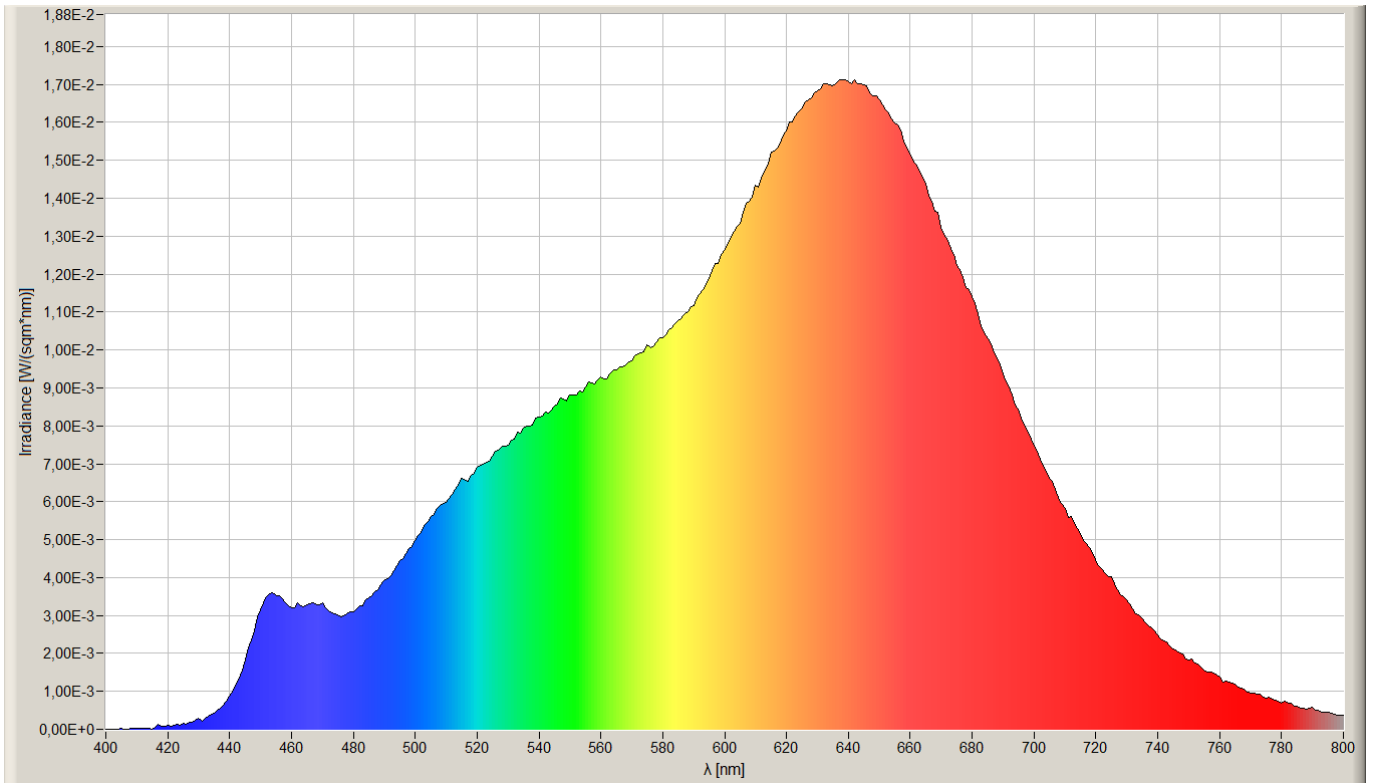

Measurement results

Wavelength