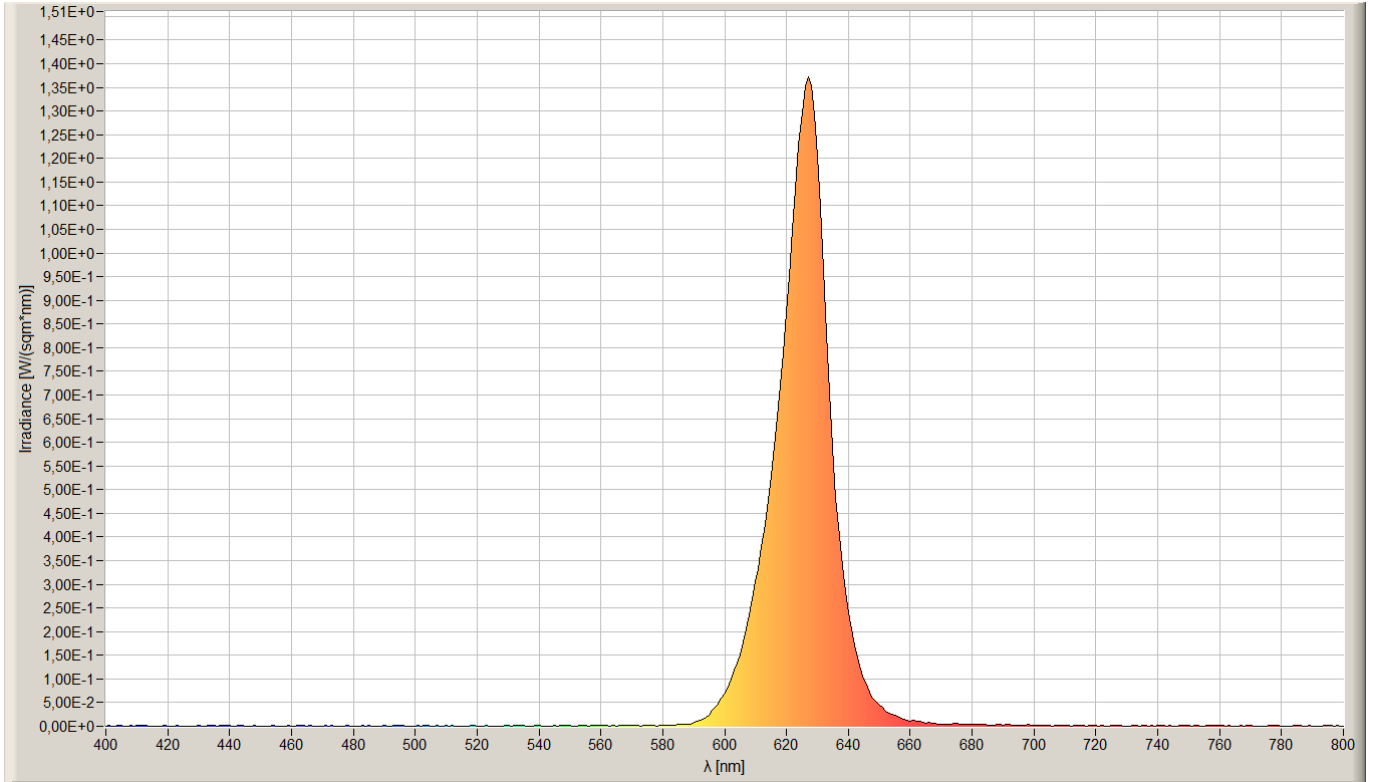

Measurement results

Wavelength Red