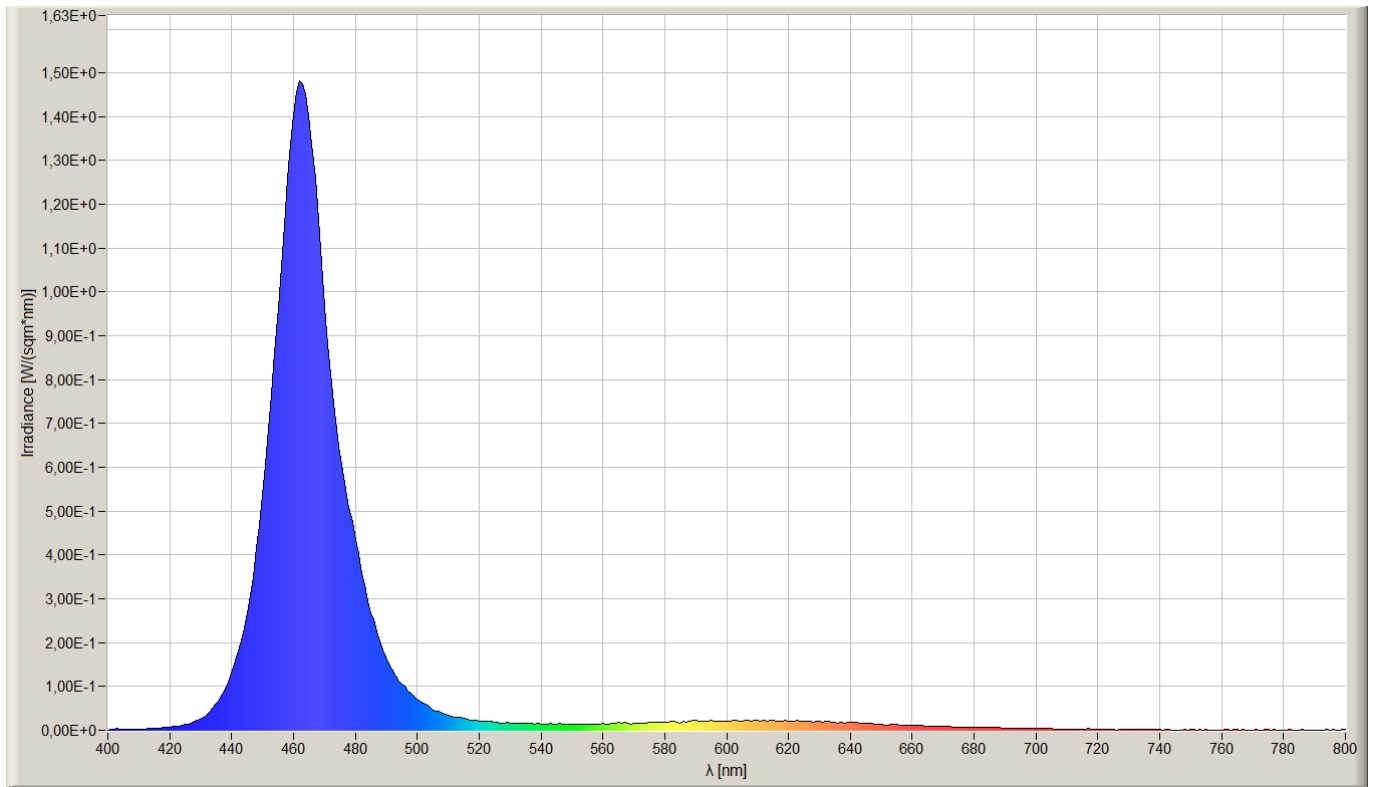

Wavelength Blue