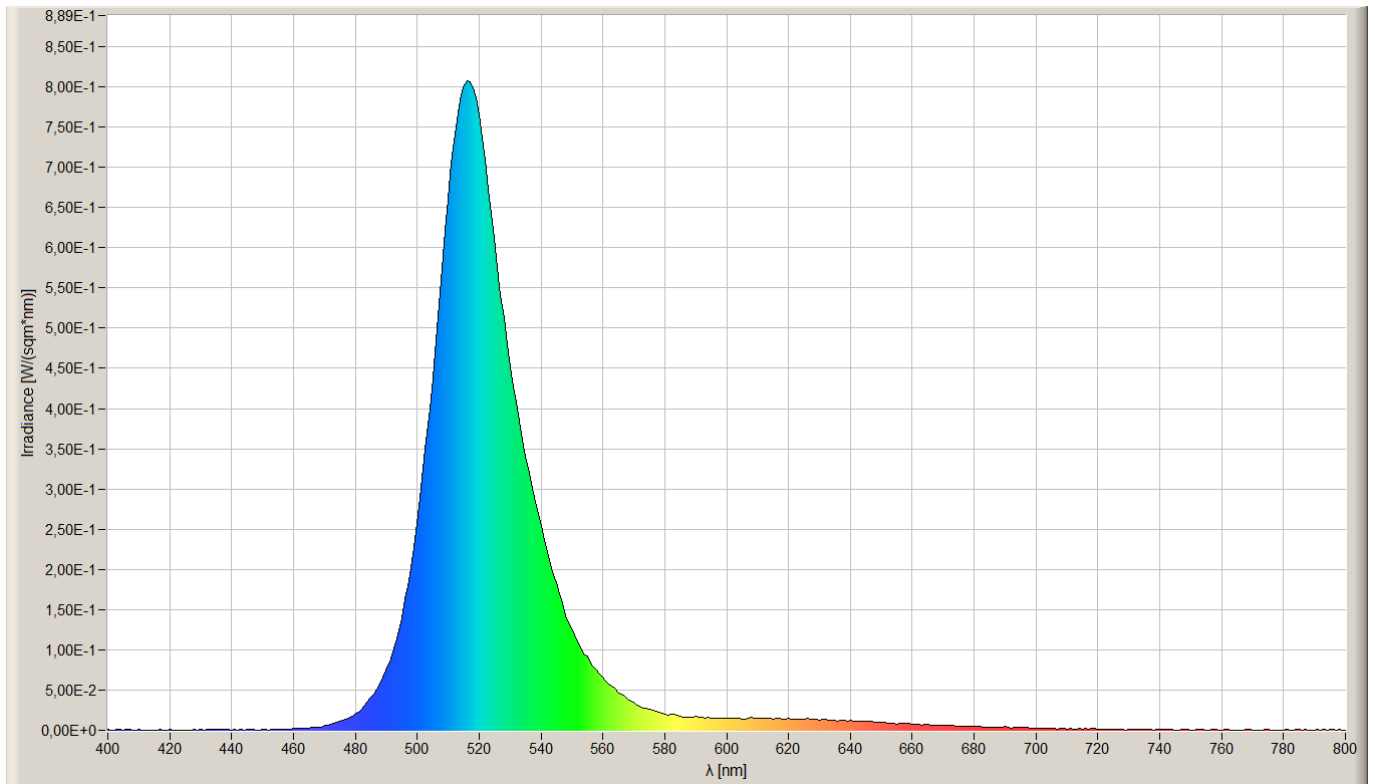

Wavelength Green