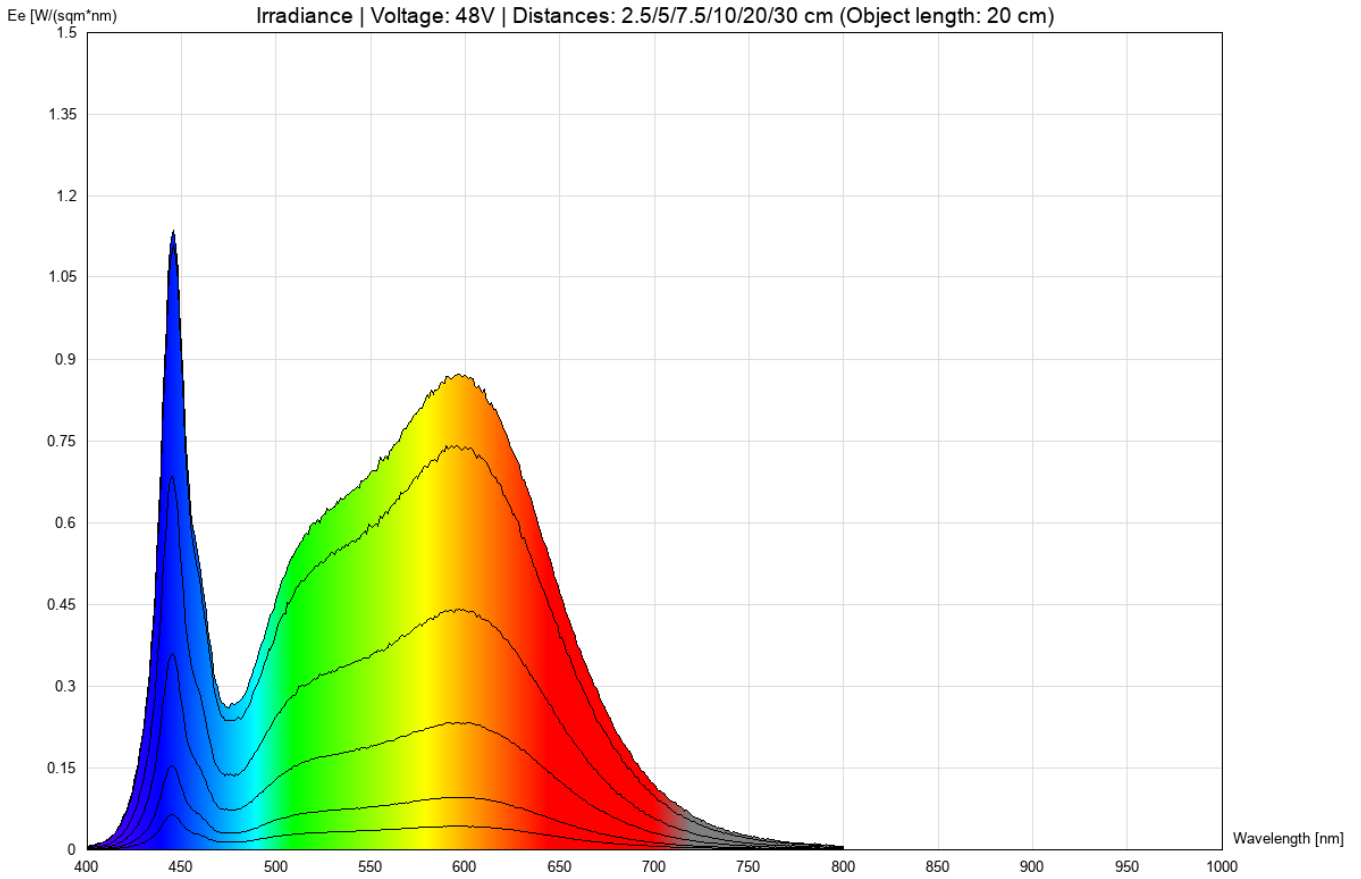

Measurement results

irradiance - full-spectrum (48V)